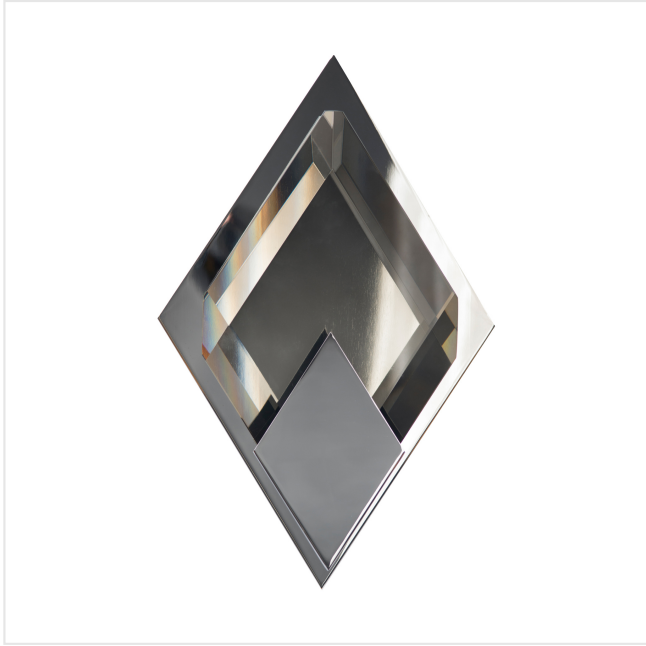

RUBELLI

BIJOU SCONCE

B80101

Product scan (≈20x20 cm) or picture